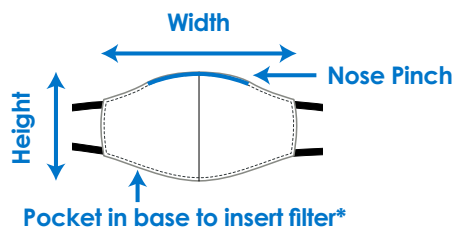

PATTERNS, SIZES & PRICING

Don't see what you need? Custom Designs Available!

Tiger

Gray Camo

Heartbeat

Smiles

USA

Order Code & Dimensions Of Cloth Face Cover

M1 = Small - 8.25"W x 6"H

M2 = Medium - 9"W x 6.75"H

M3 = Large - 10.25"W x 7.25"H

Solid White Cloth Face Cover - \$6.50 each

Patterned Cloth Face Cover - \$8.50 each

* Filters not included.

Visual Impact makes no warranty expressed or implied as to the suitability of this cloth face cover for any purpose.